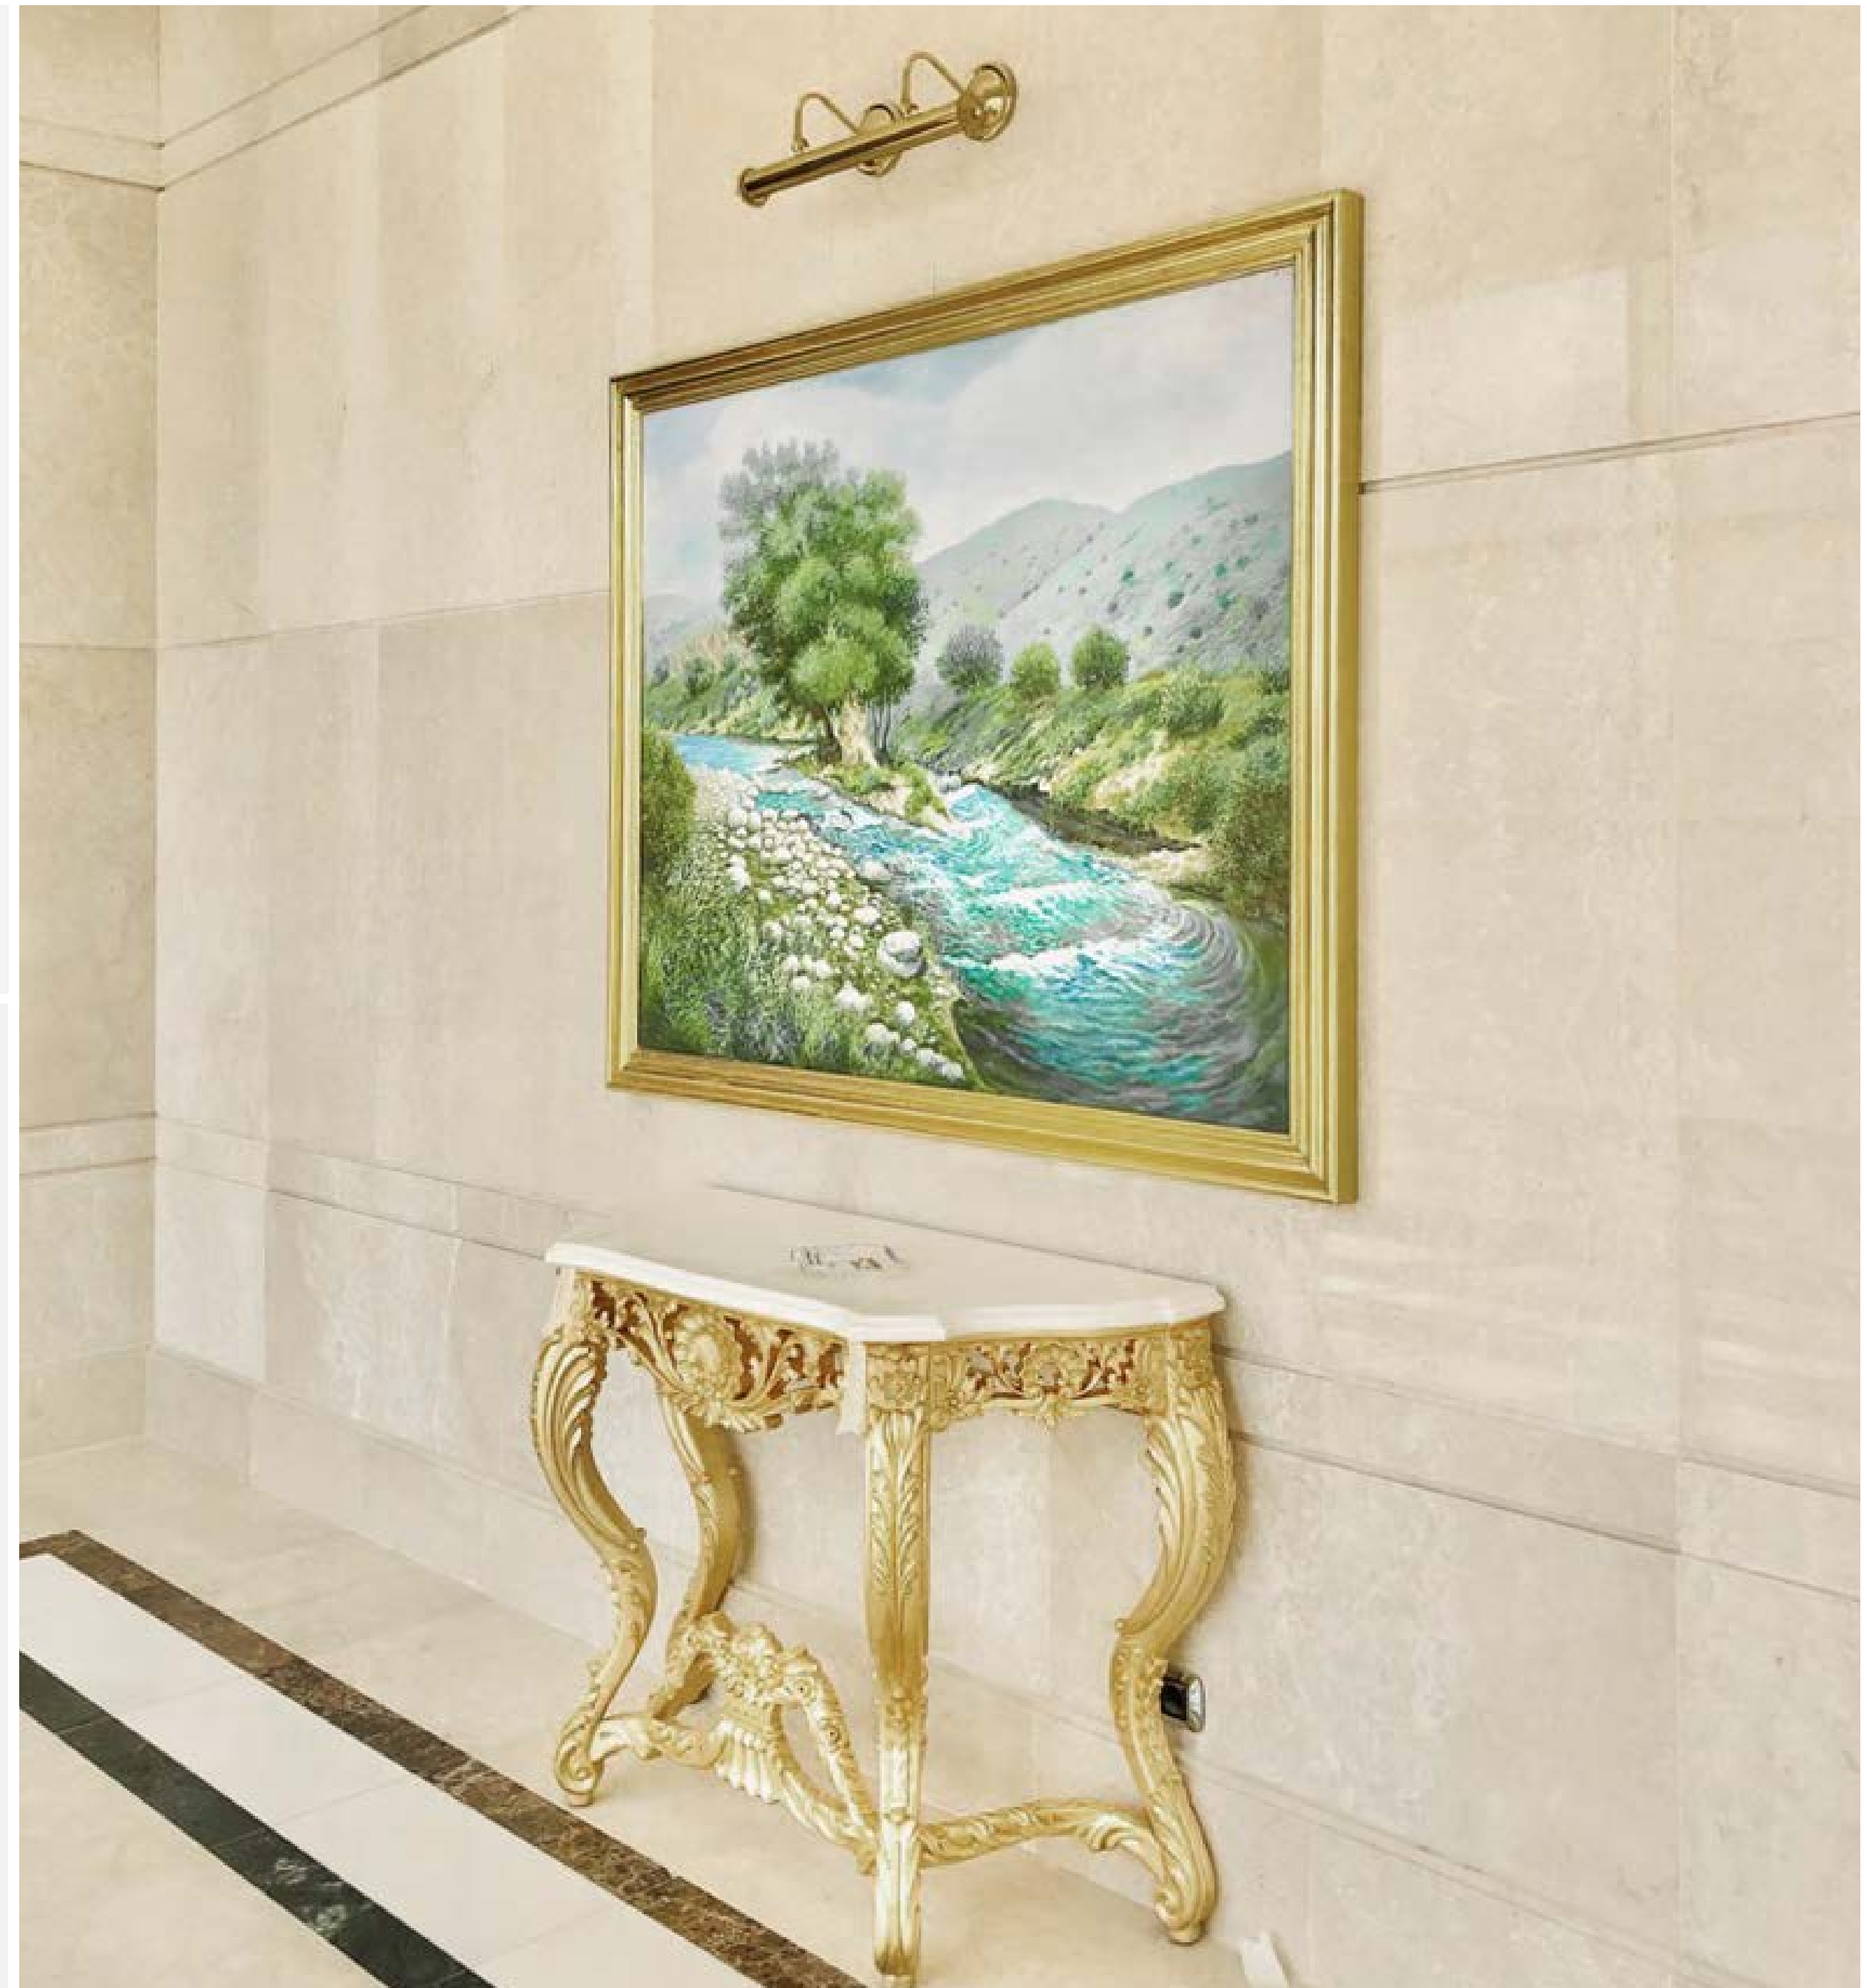

WL-ML-0001-PB-SP | W 210 x D 105 x H 1400 mm | 5 x E14 LED