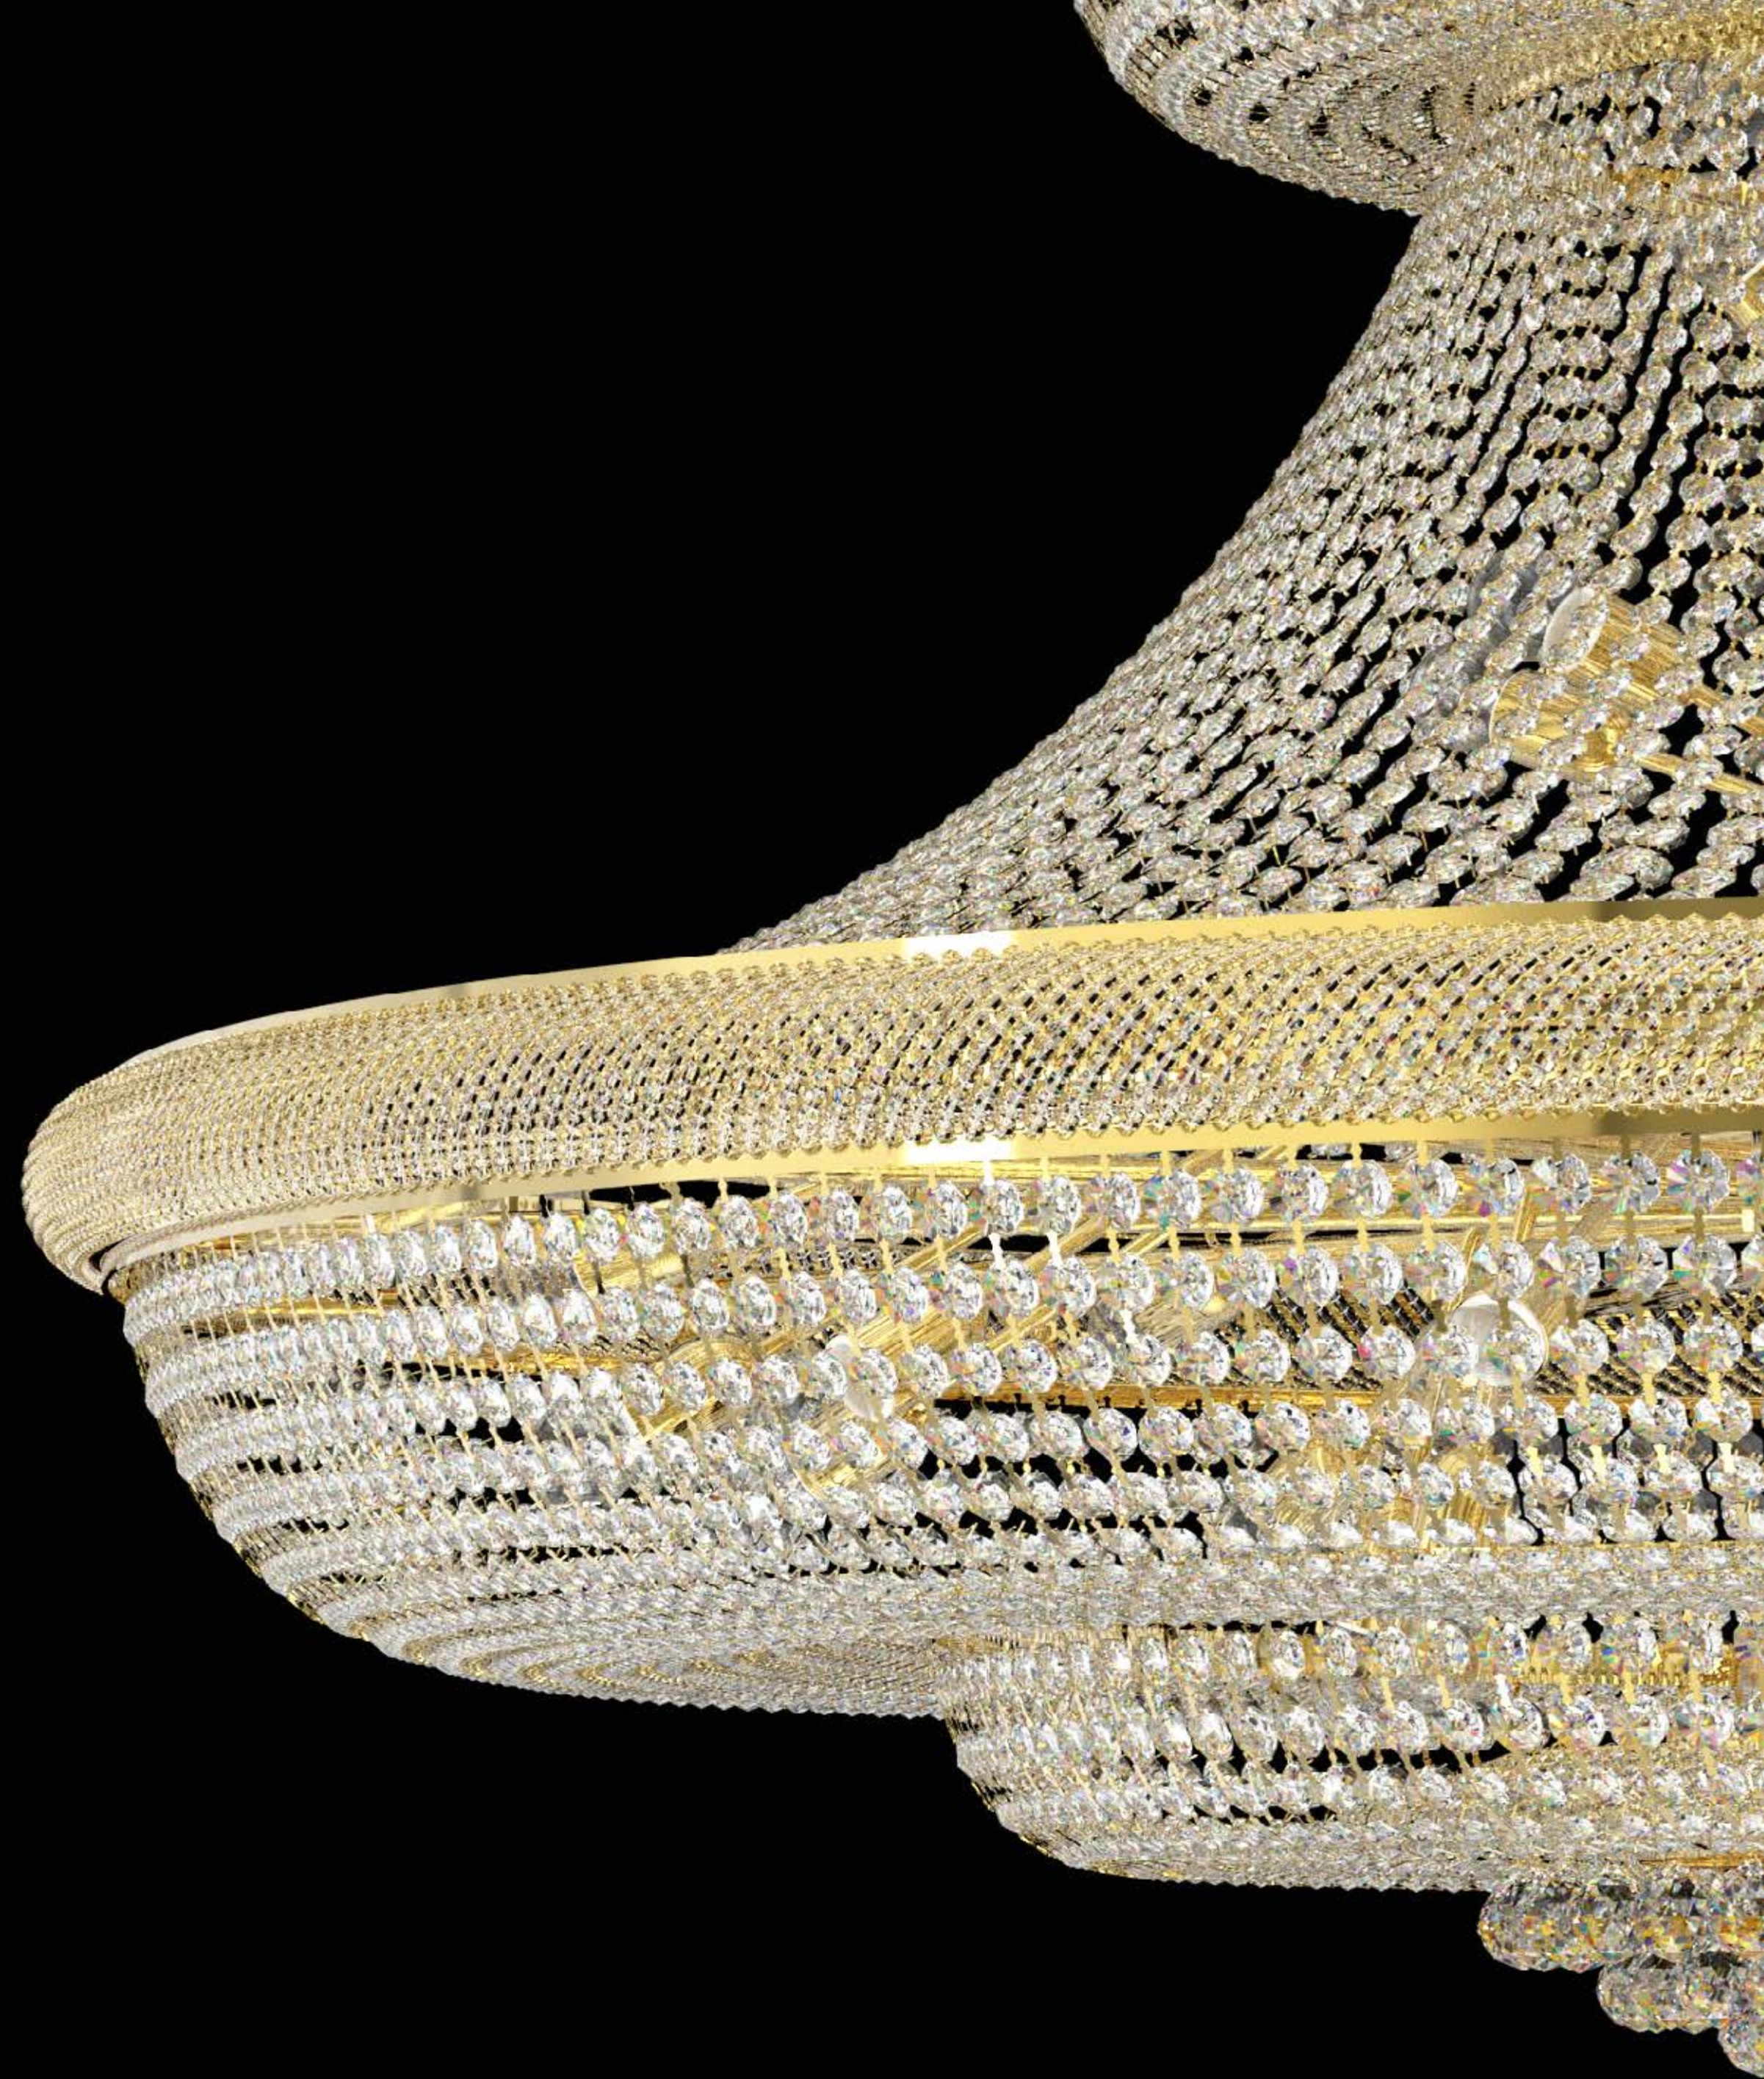

PROJECTS

 **ARTGLASS**
CHANDELIERS FROM BOHEMIA

Governmental building

CH-BA-0007-PB-SP | Ø 6500 x H 6000 mm | 370 x E27 LED

CH-BA-0003-PB-SP | Ø 3500 x H 1950 mm | 93 x E27 LED

CH-BA-0002-PB-SP | Ø 1950 x H 1800 mm | 65 x E27 LED