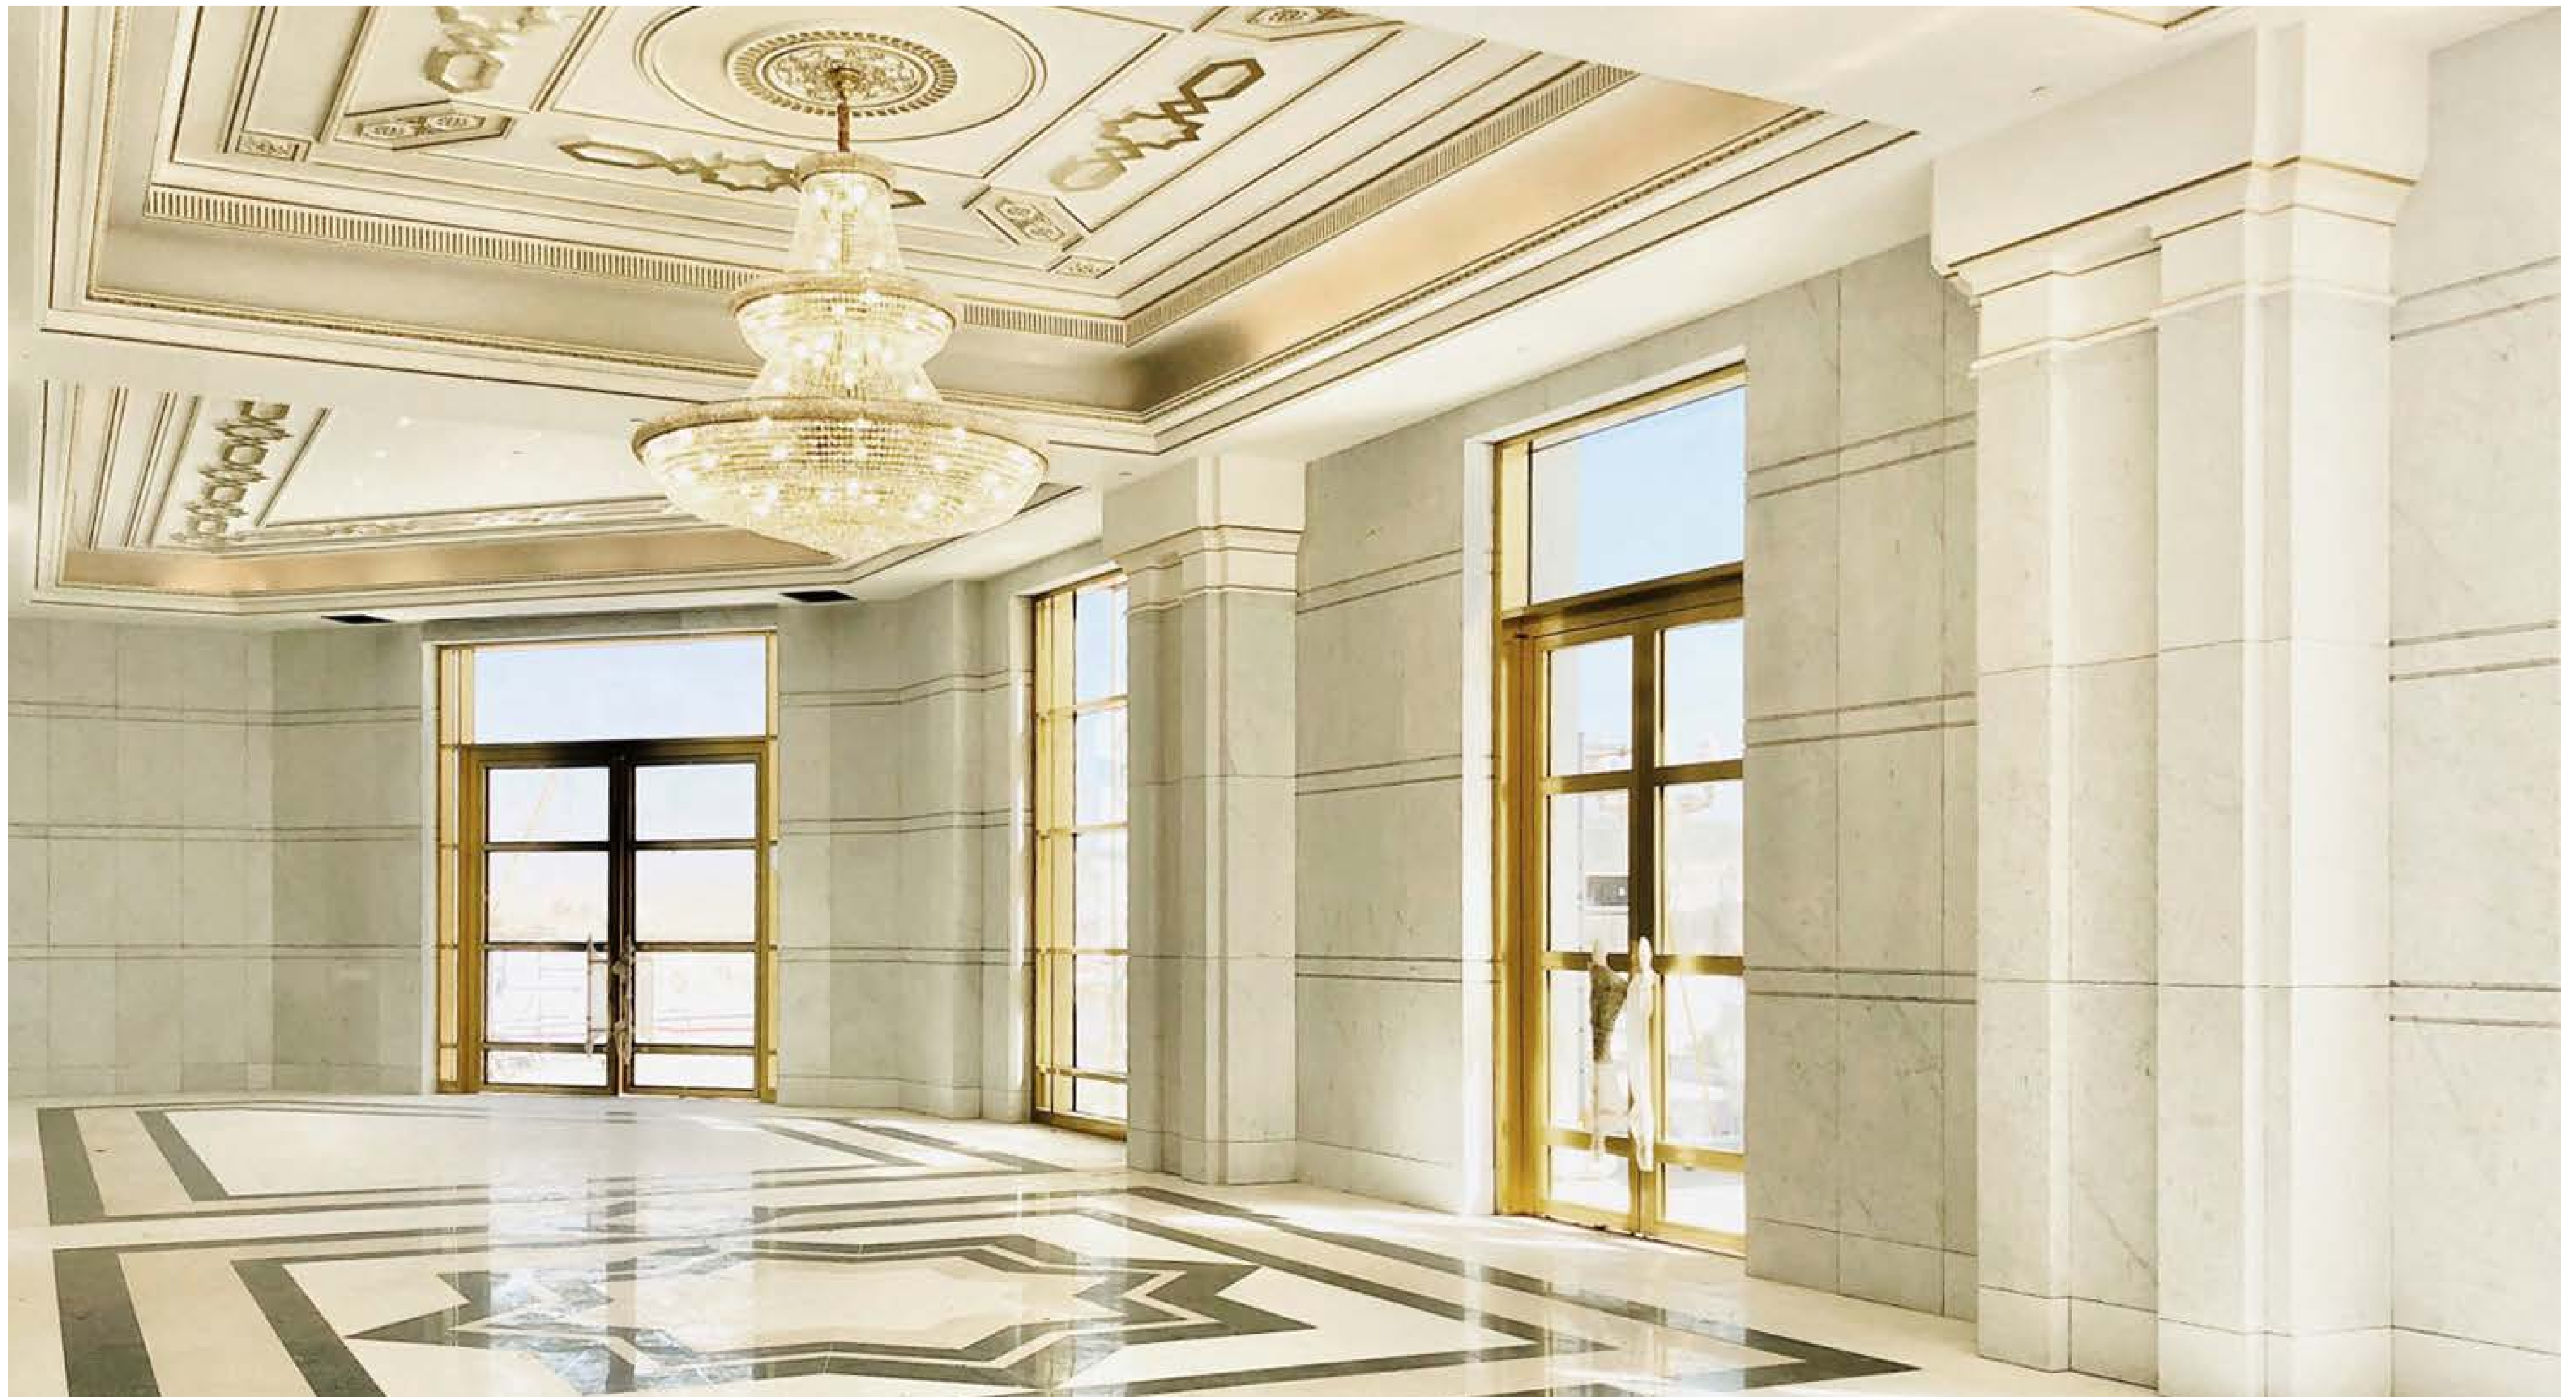

PROJECTS

 **ARTGLASS**
CHANDELIERS FROM BOHEMIA

Governmental building

CH-BA-0007-PB-SP | Ø 6500 x H 6000 mm | 370 x E27 LED

CH-BA-0003-PB-SP | Ø 3500 x H 1950 mm | 93 x E27 LED

CH-BA-0002-PB-SP | Ø 1950 x H 1800 mm | 65 x E27 LED