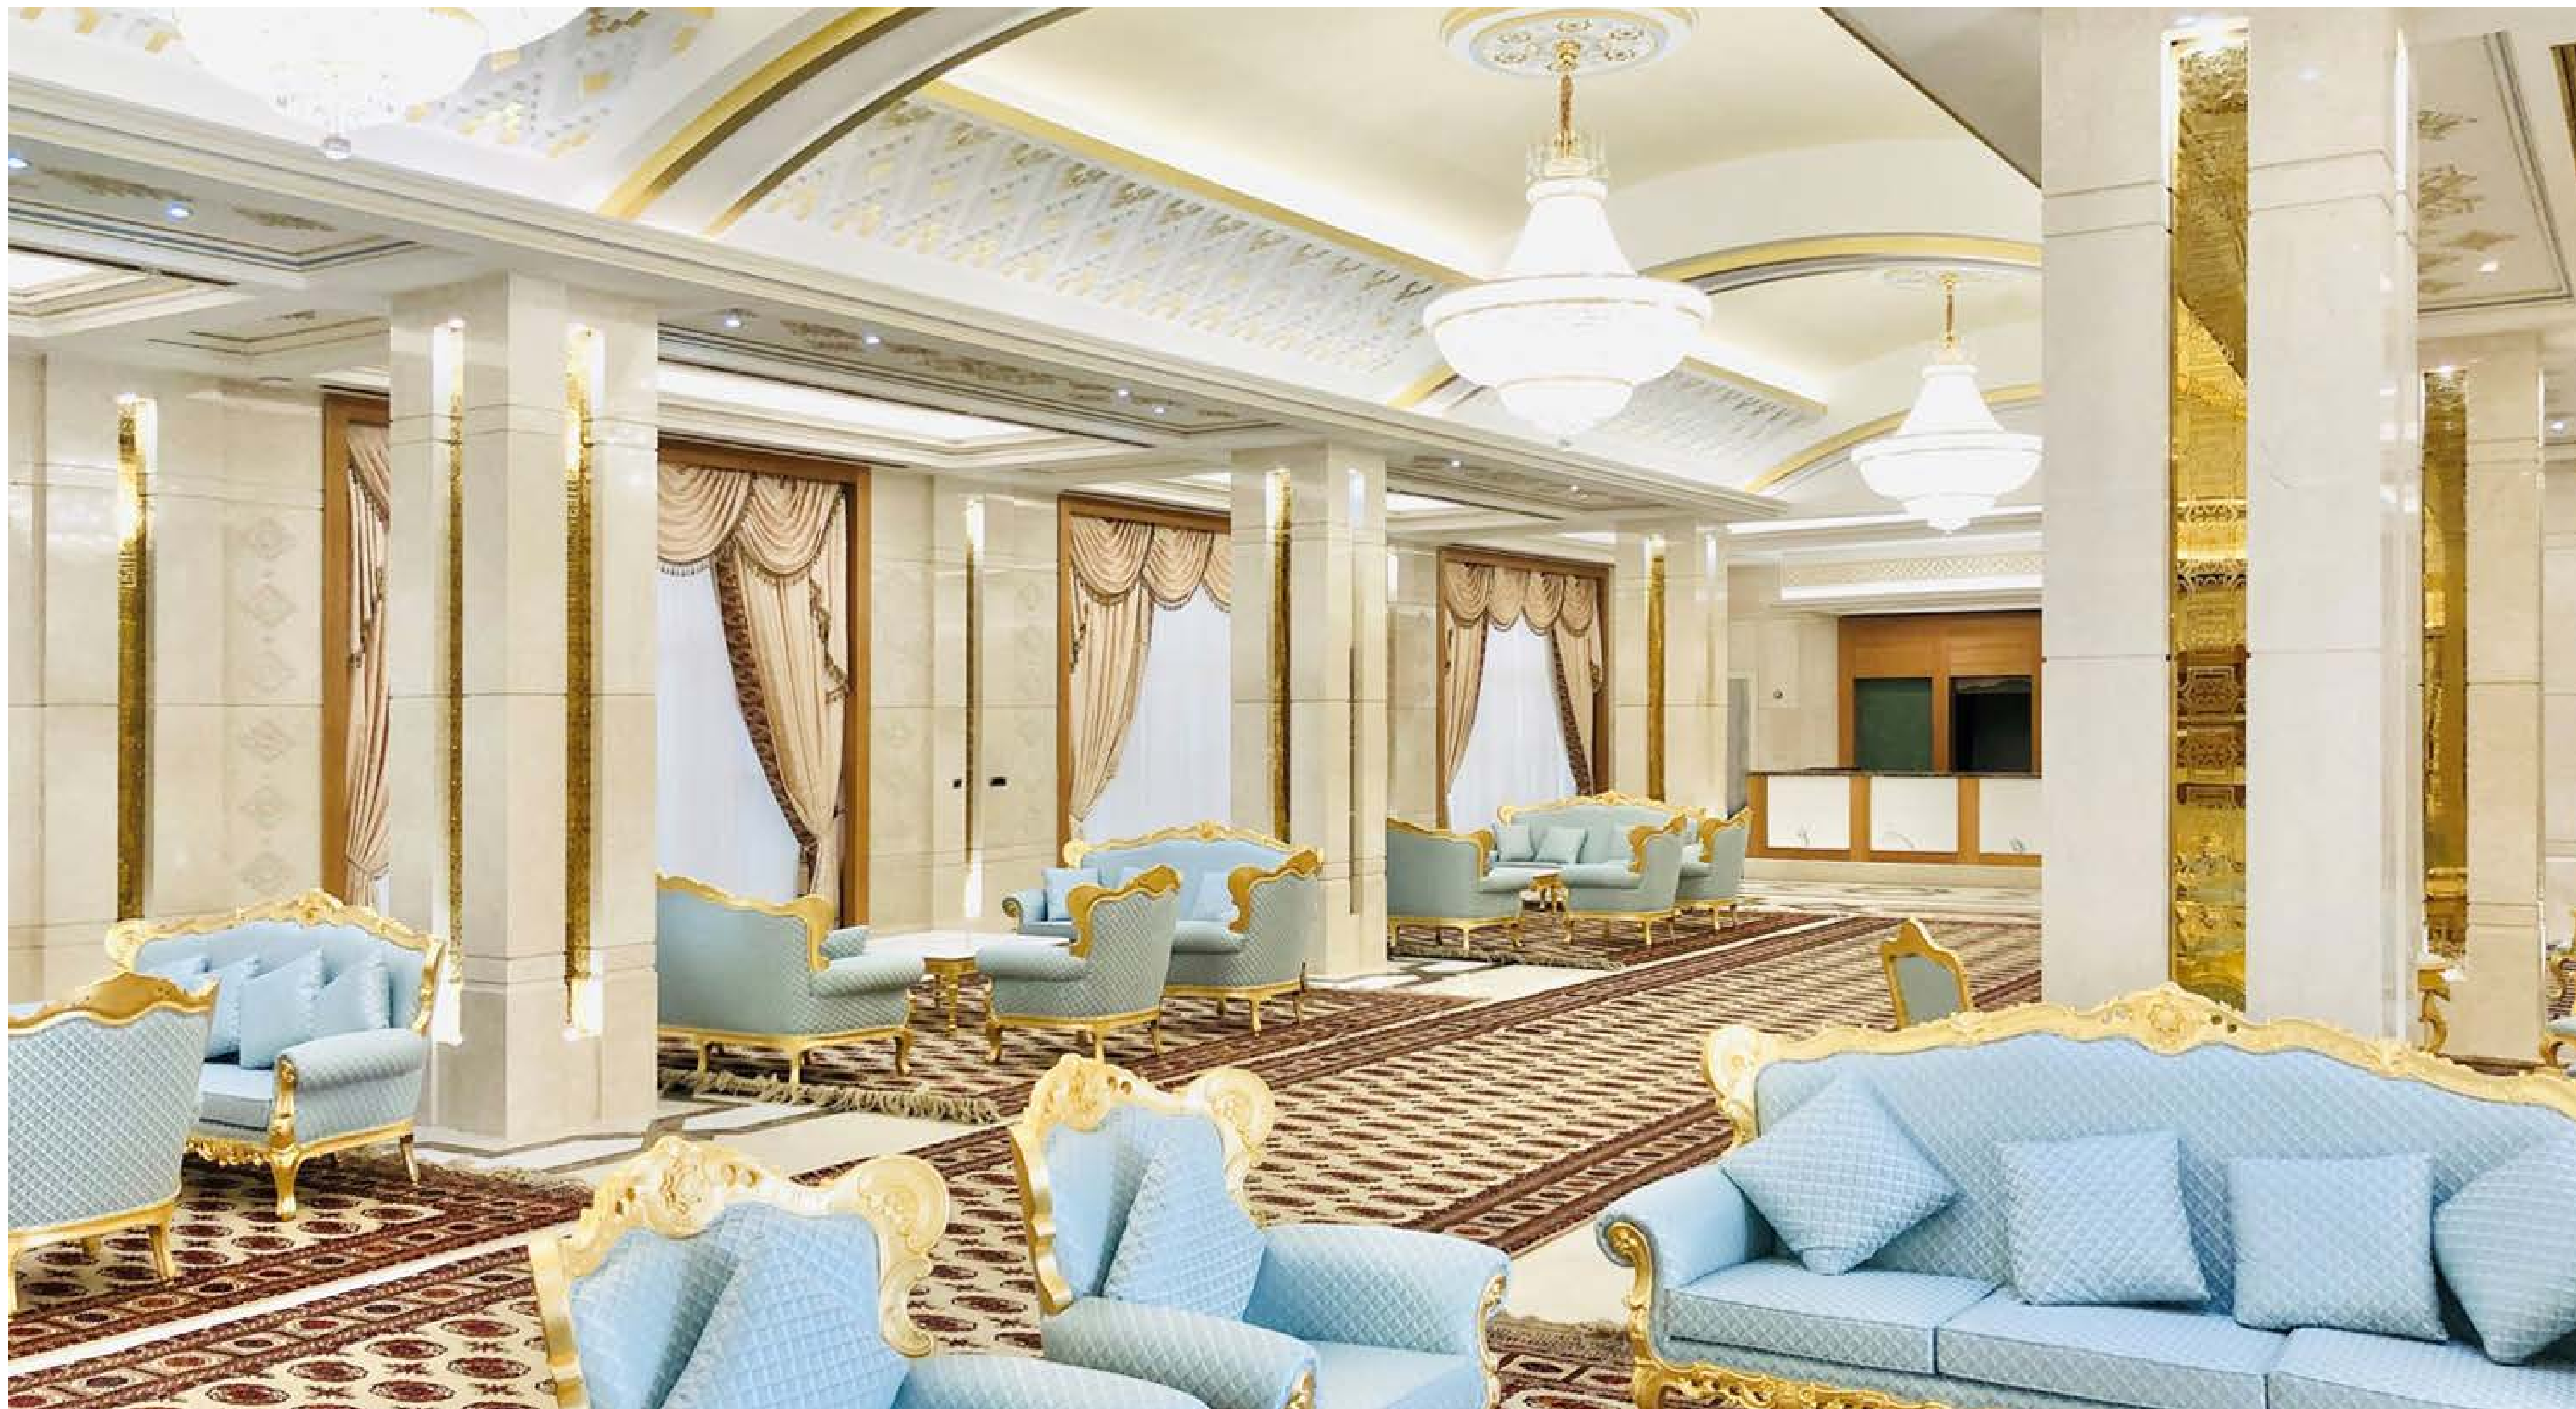

CH-BA-0004 | Ø 1800 x H 1800 mm | 48 x E27 LED

CH-BA-0020-PB-SP | Ø 1500 x H 1600 mm | 36 x E27 LED

WL-BA-0003-PB-SP | W 400 x D 210 x H 750 mm | 4 x E14 LED

CH-BA-0008-PB-SE | Ø 2200 x H 2200 mm | 48 x E27 LED