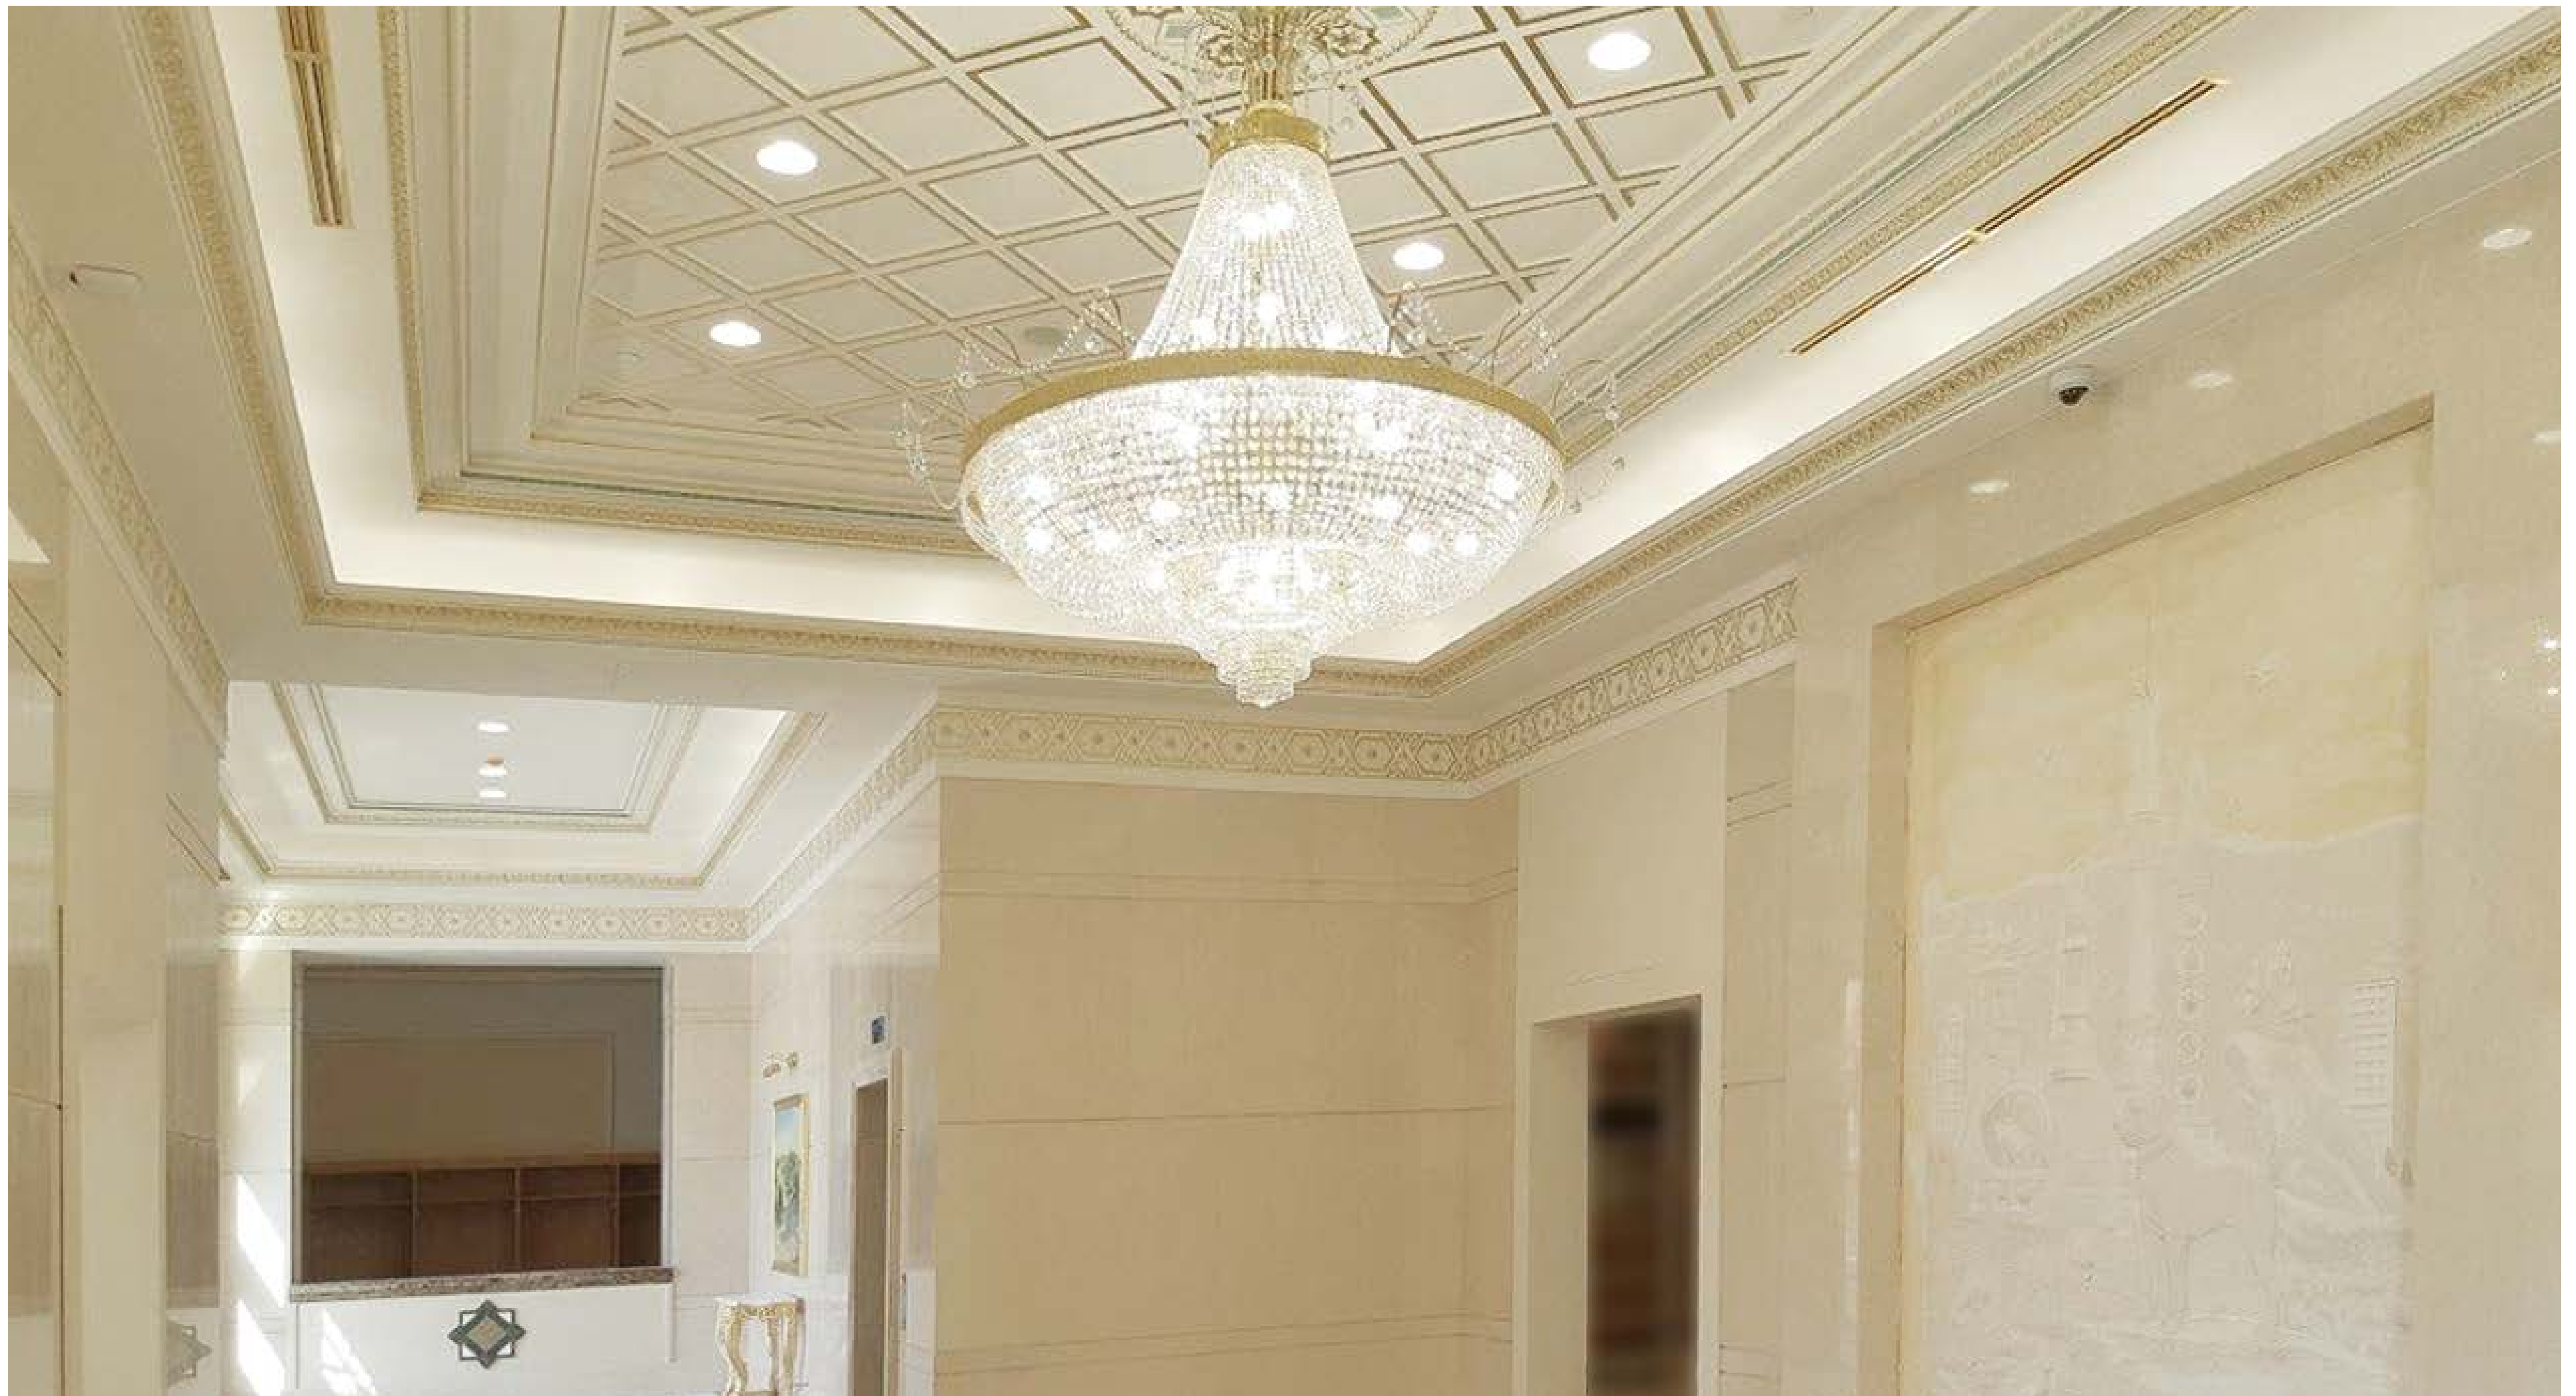

CH-BA-0019-PB-SP | Ø 1950 x H 1800 mm | 34 x E27 LED

WL-BA-0001-PB-SP | W 350 x D 185 x H 750 mm | 4 x E14 LED

CH-BA-0005-PB-SP | Ø 1500 x H 1600 mm | 42 x E14 LED

WL-BA-0002-PB-SP | W 350 x D 185 x H 780 mm | 3 x E14 LED